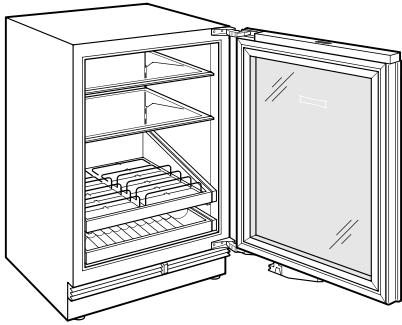

HANDLE ACCESSORIES

PRO

TUBULAR

PRODUCT SPECIFICATIONS

Model	ICBDEU2450BG
Dimensions	610mmW x 876mmH x 587mmD
Refrigerator Capacity	166 L
Electrical Supply	220-240 VAC; 50/60 Hz
Electrical Service	≤ 2 A
Receptacle	3-prong grounding-type

NOTE: Dimensions in parenthesis are in millimeters unless otherwise specified

INTERIOR VIEW

This illustration is intended for interior reference only and may not represent the exterior of the model being specified.