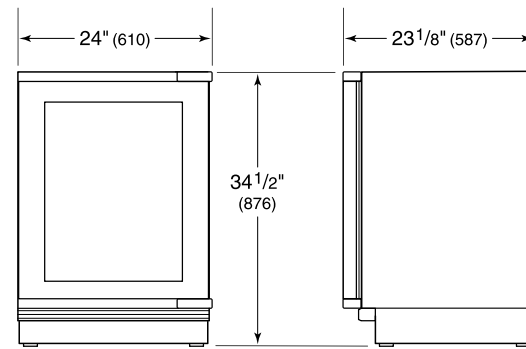

HANDLE ACCESSORIES

PRO

TUBULAR

PRODUCT SPECIFICATIONS

Model	ICBDEU2450BG
Dimensions	610mmW x 876mmH x 587mmD
Refrigerator Capacity	166 L
Electrical Supply	220-240 VAC; 50/60 Hz
Electrical Service	≤ 2 A
Receptacle	3-prong grounding-type

NOTE: Dimensions in parenthesis are in millimeters unless otherwise specified

INTERIOR VIEW

This illustration is intended for interior reference only and may not represent the exterior of the model being specified.

DIMENSIONS

HEIGHT DIMENSIONS ± 1/2" (13)