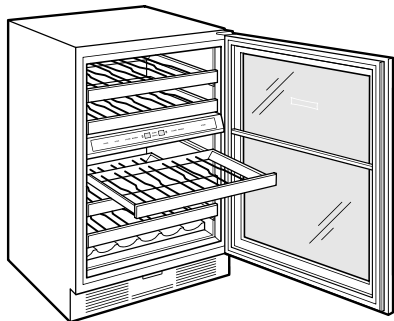

ICBUW-24/O

FEATURES

Panel ready for your custom cabinetry

ACCESSORIES

Designer Series Dessert Wine Rack

Wine Inventory Tiles

Wine Inventory Tiles - Writable

Stainless Steel Pro Handles

Stainless Steel Tubular Handles

Accessories are available through an authorized dealer.
For local dealer information, visit subzero-wolf.com/locator.

HANDLE ACCESSORIES

PRO

TUBULAR

PRODUCT SPECIFICATIONS

Model	ICBUW-24/O
Dimensions	606mmW x 864mmH x 610mmD
Door Clearance	645mm
Weight	88 kg
Electrical Supply	220-240 VAC, 50/60 Hz
Electrical Service	≤ 2 A
Wine Storage Capacity	46 Bottles
Receptacle	3-prong grounding-type

ELECTRICAL

NOTE: Dimensions in parenthesis are in millimeters unless otherwise specified

INTERIOR VIEW

This illustration is intended for interior reference only and may not represent the exterior of the model being specified.