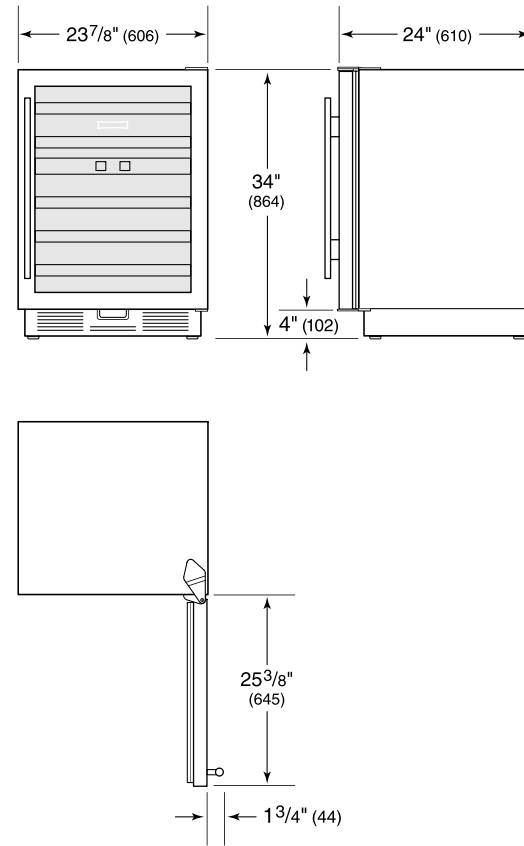

Stainless Steel Tubular Handles

Accessories are available through an authorized dealer.
For local dealer information, visit subzero-wolf.com/locator.

HANDLE ACCESSORIES

PRO

TUBULAR

PRODUCT SPECIFICATIONS

Model	ICBUW-24/O
Dimensions	606mmW x 864mmH x 610mmD
Door Clearance	645mm
Weight	88 kg
Electrical Supply	220-240 VAC, 50/60 Hz
Electrical Service	≤ 2 A
Wine Storage Capacity	46 Bottles
Receptacle	3-prong grounding-type

ELECTRICAL

NOTE: Dimensions in parenthesis are in millimeters unless otherwise specified

INTERIOR VIEW

This illustration is intended for interior reference only and may not represent the exterior of the model being specified.

DIMENSIONS

STANDARD INSTALLATION

NOTE: 3 1/2" (89) finished returns will be visible and should be finished to match cabin