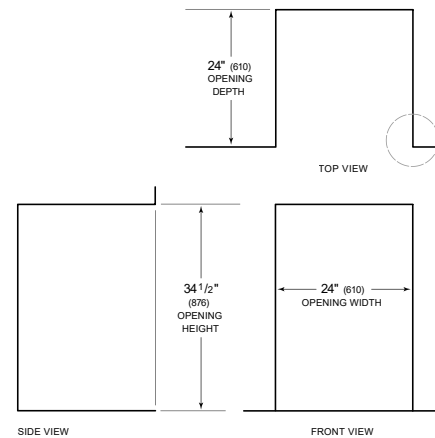

Stainless Steel Tubular Handles

Accessories are available through an authorized dealer.
For local dealer information, visit subzero-wolf.com/locator.

HANDLE ACCESSORIES

PRO

TUBULAR

PRODUCT SPECIFICATIONS

Model	ICBUW-24/O
Dimensions	606mmW x 864mmH x 610mmD
Door Clearance	645mm
Weight	88 kg
Electrical Supply	220-240 VAC, 50/60 Hz
Electrical Service	≤ 2 A
Wine Storage Capacity	46 Bottles
Receptacle	3-prong grounding-type

ELECTRICAL

NOTE: Dimensions in parenthesis are in millimeters unless otherwise specified

INTERIOR VIEW

This illustration is intended for interior reference only and may not represent the exterior of the model being specified.

DIMENSIONS

STANDARD INSTALLATION

NOTE: 3 1/2" (89) finished returns will be visible and should be finished to match cabin