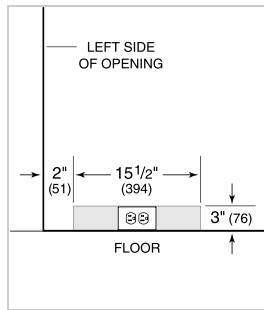

Stainless Steel Tubular Handles

Accessories are available through an authorized dealer.
For local dealer information, visit subzero-wolf.com/locator.

HANDLE ACCESSORIES

PRO

TUBULAR

PRODUCT SPECIFICATIONS

Model	ICBUW-24/O
Dimensions	606mmW x 864mmH x 610mmD
Door Clearance	645mm
Weight	88 kg
Electrical Supply	220-240 VAC, 50/60 Hz
Electrical Service	≤ 2 A
Wine Storage Capacity	46 Bottles
Receptacle	3-prong grounding-type

ELECTRICAL

NOTE: Dimensions in parenthesis are in millimeters unless otherwise specified

INTERIOR VIEW

This illustration is intended for interior reference only and may not represent the exterior of the model being specified.

DIMENSIONS

STANDARD INSTALLATION

NOTE: 3 1/2" (89) finished returns will be visible and should be finished to match cabin