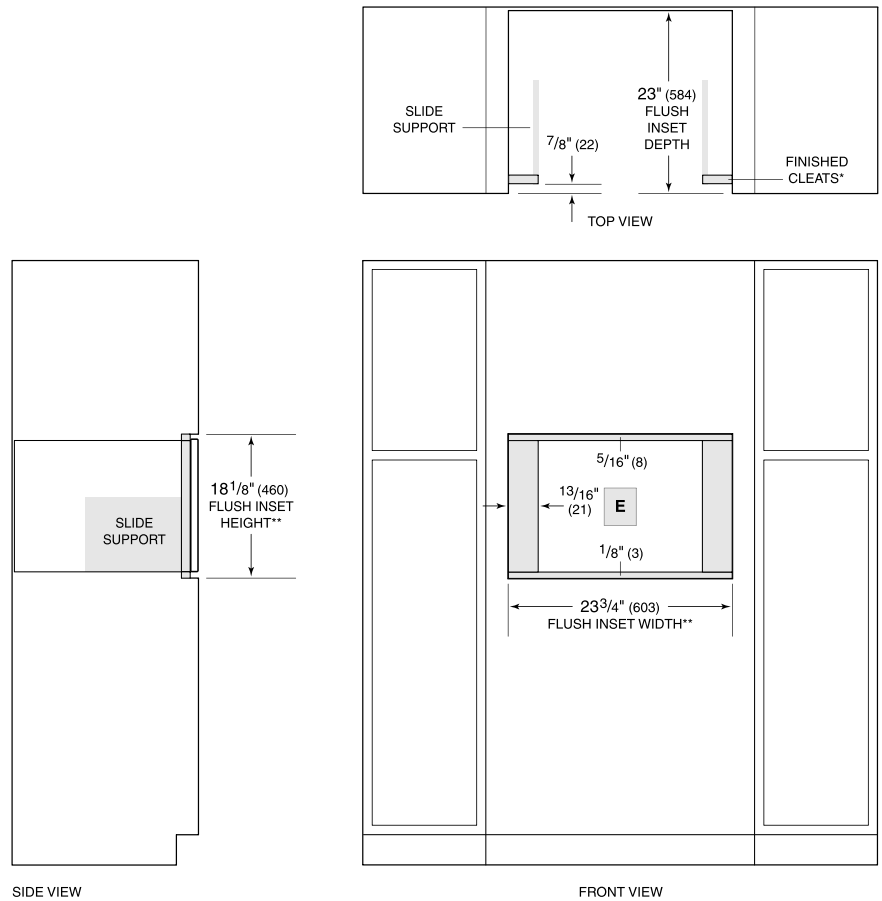

ELECTRICAL

INSTALLATIONS WITH ACCESSORY TRIM Accessory trim may affect overall product dimensions and opening dimensions. Refer to Reveal for more information: subzero-wolf.com/reveal

NOTE: Dimensions in parenthesis are in millimeters unless otherwise specified

DIMENSIONS

FLUSH INSTALLATION

*Will be visible and should be finished to match cabinetry.
**Dimension provides minimum reveals.