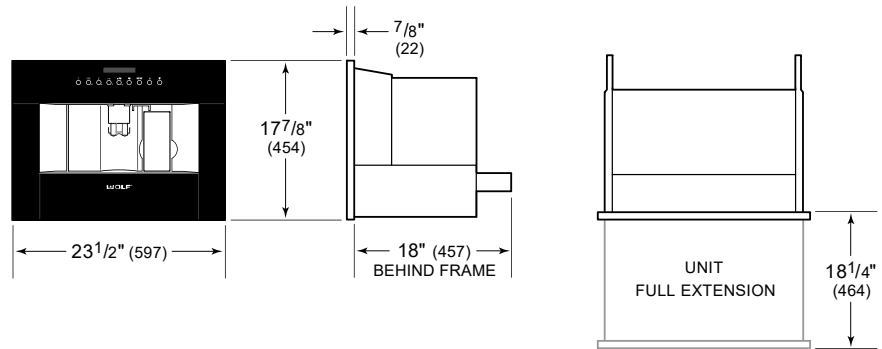

ELECTRICAL

INSTALLATIONS WITH ACCESSORY TRIM Accessory trim may affect overall product dimensions and opening dimensions. Refer to Reveal for more information: subzero-wolf.com/reveal

NOTE: Dimensions in parenthesis are in millimeters unless otherwise specified

DIMENSIONS

FLUSH INSTALLATION

*Will be visible and should be finished to match cabinetry.
**Dimension provides minimum reveals.