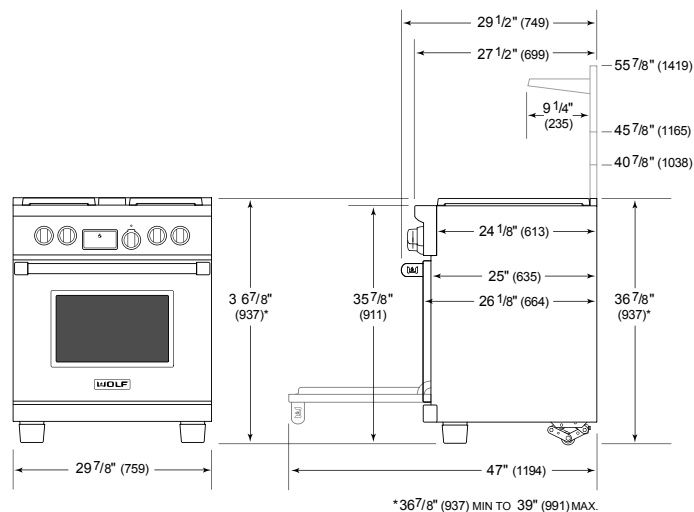

KNOB OPTIONS

TOP CONFIGURATION

RANGETOP SPECIFICATIONS

- 3 - 16 MJ/h Burner
- 1 - 9 MJ/h Burner

PRODUCT SPECIFICATIONS

Model	ICBDF304
Dimensions	759mmW x 937mmH x 749mmD
Oven 1 Interior Dimensions	635mmW x 419mmH x 483mmD
Oven 1 Overall Capacity	127 L
Door Clearance	495mm
Weight	147 kg
Electrical Supply	220-240 VAC; 50/60 Hz
Electrical Service	19 amp
Gas Inlet	Class B or Class D hose assembly

DIMENSIONS

ELECTRICAL

GAS

NOTE: Dimensions in parenthesis are in millimeters unless otherwise specified

STANDARD INSTALLATION

**Without ventilation hood, 36\"(914) minimum clearance countertop to combustible materials.*

NOTE: Shaded area above countertop indicates minimum clearance to combustible surfaces, combustible materials cannot be located within this area.

For island installation, 12\"(305) minimum clearance back of range to combustible rear wall above countertop.