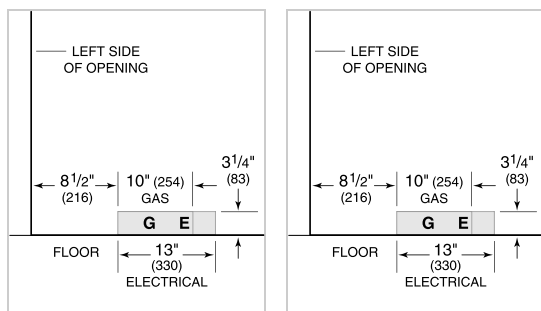

KNOB OPTIONS

TOP CONFIGURATION

RANGETOP SPECIFICATIONS

- 3 - 16 MJ/h Burner
- 1 - 9 MJ/h Burner

PRODUCT SPECIFICATIONS

Model	ICBDF304
Dimensions	759mmW x 937mmH x 749mmD
Oven 1 Interior Dimensions	635mmW x 419mmH x 483mmD
Oven 1 Overall Capacity	127 L
Door Clearance	495mm
Weight	147 kg
Electrical Supply	220-240 VAC; 50/60 Hz
Electrical Service	19 amp
Gas Inlet	Class B or Class D hose assembly

DIMENSIONS

ELECTRICAL

GAS

NOTE: Dimensions in parenthesis are in millimeters unless otherwise specified

STANDARD INSTALLATION

**Without ventilation hood, 36\"(914) minimum clearance countertop to combustible materials.*

NOTE: Shaded area above countertop indicates minimum clearance to combustible surfaces, combustible materials cannot be located within this area.

For island installation, 12\"(305) minimum clearance back of range to combustible rear wall above countertop.