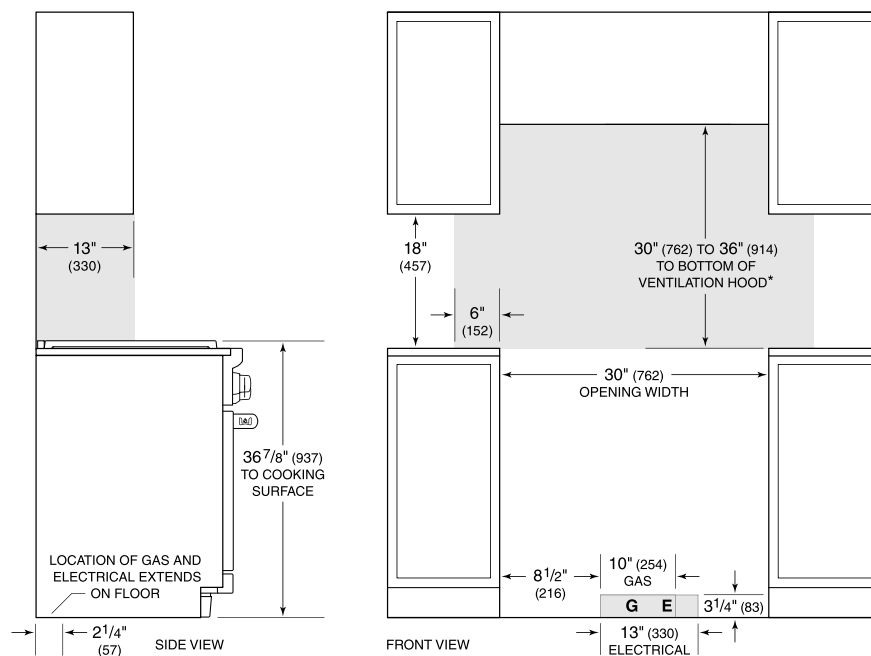

KNOB OPTIONS

TOP CONFIGURATION

RANGETOP SPECIFICATIONS

- 3 - 16 MJ/h Burner
- 1 - 9 MJ/h Burner

PRODUCT SPECIFICATIONS

Model	ICBDF304
Dimensions	759mmW x 937mmH x 749mmD
Oven 1 Interior Dimensions	635mmW x 419mmH x 483mmD
Oven 1 Overall Capacity	127 L
Door Clearance	495mm
Weight	147 kg
Electrical Supply	220-240 VAC; 50/60 Hz
Electrical Service	19 amp
Gas Inlet	Class B or Class D hose assembly

DIMENSIONS

ELECTRICAL

GAS

NOTE: Dimensions in parenthesis are in millimeters unless otherwise specified

STANDARD INSTALLATION

**Without ventilation hood, 36\"(914) minimum clearance countertop to combustible materials.*

NOTE: Shaded area above countertop indicates minimum clearance to combustible surfaces, combustible materials cannot be located within this area.

For island installation, 12\"(305) minimum clearance back of range to combustible rear wall above countertop.