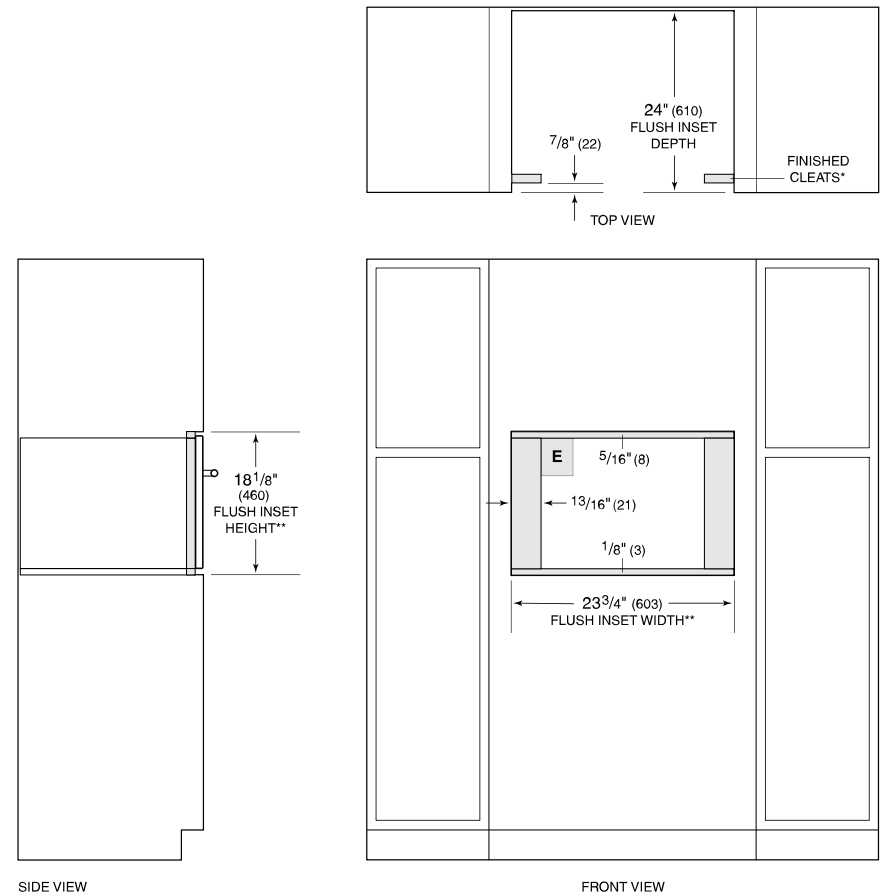

Provides more cooking power than a traditional microwave with the help of convection and grill

Fits a 33x23cm pan in the 46 L capacity, stainless-steel interior

Frees up counter space with efficient drop-down door design

Micro Bake and Micro Roast modes reduce or completely eliminate preheat times

Coordinates with other Wolf built-in ovens and appliances with various handle and trim options

PRODUCT SPECIFICATIONS

Model	ICBSPO24TE/S/TH
Dimensions	597mmW x 454mmH x 546mmD
Capacity	46 L
Door Clearance	360mm
Weight	36 kg
Power Cord Length	1.8 Meters
Receptacle	grounding-type (earthed), IEC inlet

NOTE: Dimensions in parenthesis are in millimeters unless otherwise specified

DIMENSIONS

FLUSH INSTALLATION

*Will be visible and should be finished to match cabinetry.
 **Dimension provides minimum reveals.