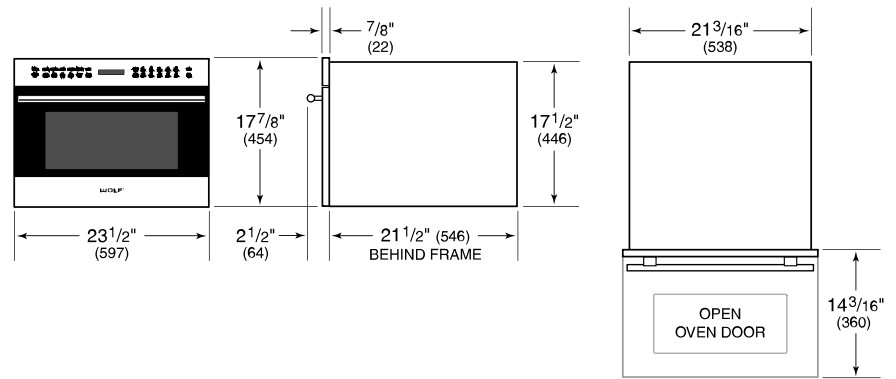

Provides more cooking power than a traditional microwave with the help of convection and grill

Fits a 33x23cm pan in the 46 L capacity, stainless-steel interior

Frees up counter space with efficient drop-down door design

Micro Bake and Micro Roast modes reduce or completely eliminate preheat times

Coordinates with other Wolf built-in ovens and appliances with various handle and trim options

PRODUCT SPECIFICATIONS

Model	ICBSPO24TE/S/TH
Dimensions	597mmW x 454mmH x 546mmD
Capacity	46 L
Door Clearance	360mm
Weight	36 kg
Power Cord Length	1.8 Meters
Receptacle	grounding-type (earthed), IEC inlet

NOTE: Dimensions in parenthesis are in millimeters unless otherwise specified

DIMENSIONS

FLUSH INSTALLATION

*Will be visible and should be finished to match cabinetry.
 **Dimension provides minimum reveals.