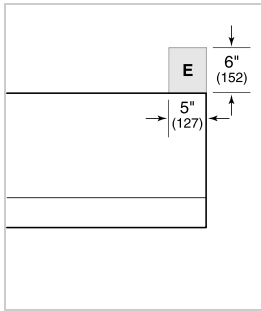

PRODUCT SPECIFICATIONS

Model	ICBPW602718
Dimensions	1524mmW x 457mmH x 686mmD
Electrical Supply	220-240 VAC, 50/60 Hz
Electrical Service	15 amp dedicated circuit
Discharge Location	Vertical or Horizontal
Discharge Dimensions	250 mm Round
Bottom of Hood to Countertop	762 mm to 914 mm

ELECTRICAL

NOTE: Dimensions in parenthesis are in millimeters unless otherwise specified

DIMENSIONS