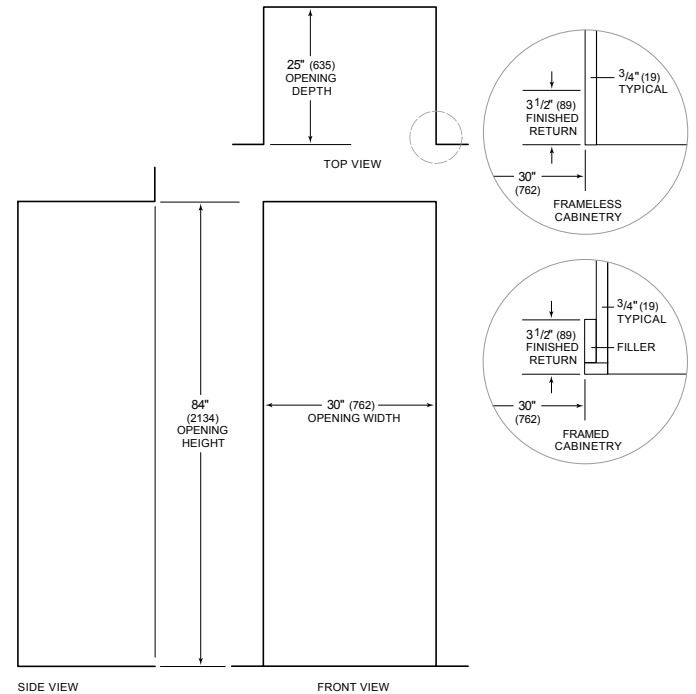

STANDARD INSTALLATION