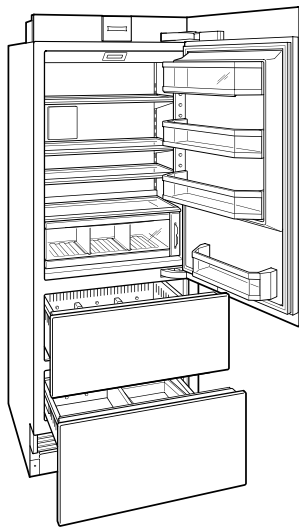

INTERIOR VIEW