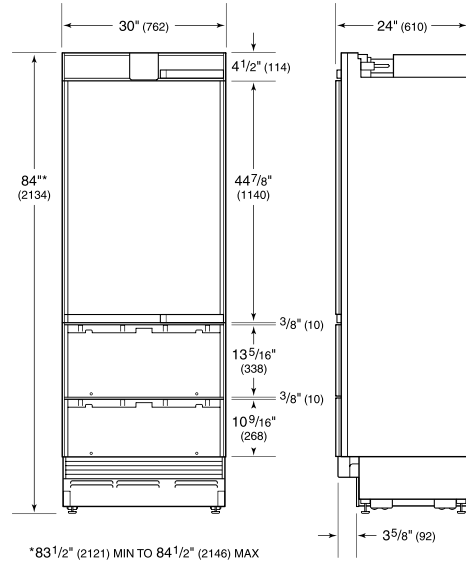

DIMENSIONS