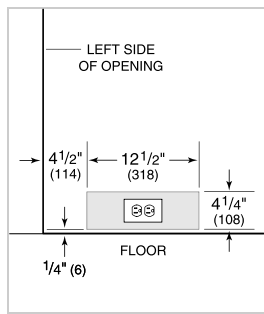

PRODUCT SPECIFICATIONS

Model	ICBIT-30CIID
Refrigerator Gross Capacity	320 L
Refrigerator Storage Capacity	287 L
Freezer Gross Capacity	154 L
Freezer Storage Capacity	97 L
Electrical Supply	220-240 VAC; 50/60 Hz
Electrical Service	≤ 4 A
Receptacle	3-prong grounding-type

ELECTRICAL