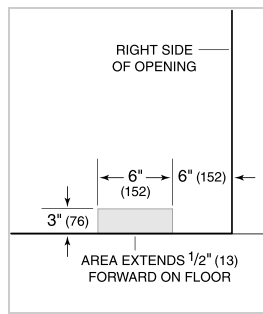

PRODUCT SPECIFICATIONS

Model	ICBIT-30CIID
Refrigerator Gross Capacity	320 L
Refrigerator Storage Capacity	287 L
Freezer Gross Capacity	154 L
Freezer Storage Capacity	97 L
Electrical Supply	220-240 VAC; 50/60 Hz
Electrical Service	≤ 4 A
Receptacle	3-prong grounding-type

ELECTRICAL

PLUMBING

NOTE: Dimensions in parenthesis are in millimeters unless otherwise specified

INTERIOR VIEW

This illustration is intended for interior reference only and may not represent the exterior of the model being specified.

DIMENSIONS

STANDARD INSTALLATION