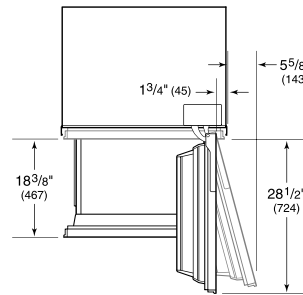

DIMENSIONS