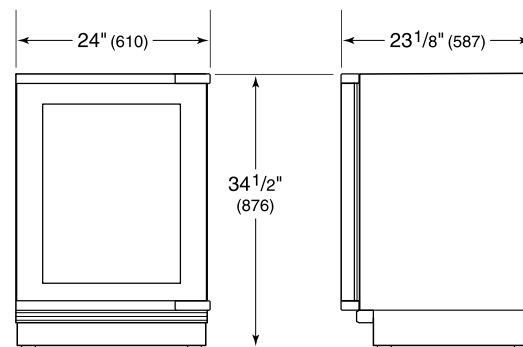

HANDLE ACCESSORIES

PRO

TUBULAR

PRODUCT SPECIFICATIONS

Model	ICBDEU2450BG
Dimensions	610mmW x 876mmH x 587mmD
Refrigerator Capacity	166 L
Electrical Supply	220-240 VAC; 50/60 Hz
Electrical Service	≤ 2 A
Receptacle	3-prong grounding-type

NOTE: Dimensions in parenthesis are in millimeters unless otherwise specified

INTERIOR VIEW

This illustration is intended for interior reference only and may not represent the exterior of the model being specified.

DIMENSIONS

HEIGHT DIMENSIONS ± 1/2" (13)