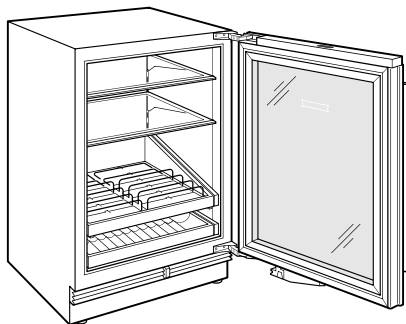

HANDLE ACCESSORIES

PRO

TUBULAR

PRODUCT SPECIFICATIONS

Model	ICBDEU2450BG
Dimensions	610mmW x 876mmH x 587mmD
Refrigerator Capacity	166 L
Electrical Supply	220-240 VAC; 50/60 Hz
Electrical Service	≤ 2 A
Receptacle	3-prong grounding-type

NOTE: Dimensions in parenthesis are in millimeters unless otherwise specified

INTERIOR VIEW

This illustration is intended for interior reference only and may not represent the exterior of the model being specified.