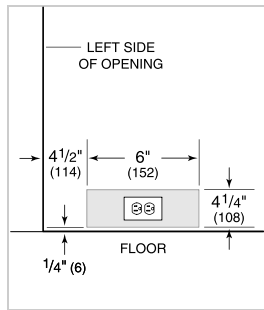

HANDLE ACCESSORIES

PRO

TUBULAR

PRODUCT SPECIFICATIONS

Model	ICBIW-18
Dimensions	457mmW x 2134mmH x 610mmD
Door Clearance	419mm
Weight	158 kg
Electrical Supply	220-240 VAC; 50/60 Hz
Electrical Service	≤ 2 A
Wine Storage Capacity	59 Bottles
Receptacle	3-prong grounding-type

ELECTRICAL

NOTE: Dimensions in parenthesis are in millimeters unless otherwise specified

INTERIOR VIEW

This illustration is intended for interior reference only and may not represent the exterior of the model being specified.

DIMENSIONS

STANDARD INSTALLATION

NOTE: 3 1/2" (89) finished returns will be visible and should be finished to match cabinetry.