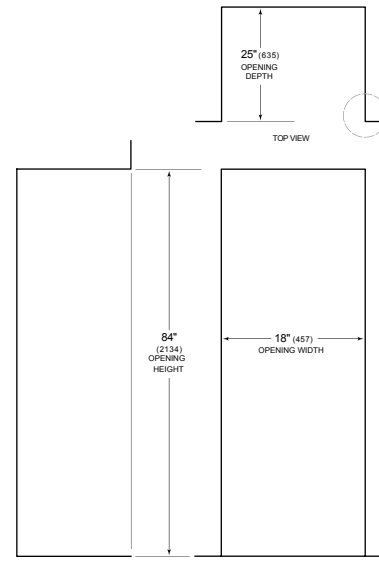

HANDLE ACCESSORIES

PRO

TUBULAR

PRODUCT SPECIFICATIONS

Model	ICBIW-18
Dimensions	457mmW x 2134mmH x 610mmD
Door Clearance	419mm
Weight	158 kg
Electrical Supply	220-240 VAC; 50/60 Hz
Electrical Service	≤ 2 A
Wine Storage Capacity	59 Bottles
Receptacle	3-prong grounding-type

ELECTRICAL

NOTE: Dimensions in parenthesis are in millimeters unless otherwise specified

INTERIOR VIEW

This illustration is intended for interior reference only and may not represent the exterior of the model being specified.

DIMENSIONS

STANDARD INSTALLATION

NOTE: 3 1/2" (89) finished returns will be visible and should be finished to match cabinetry.