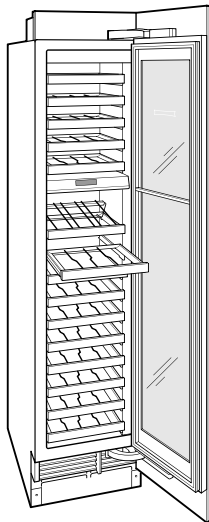

Intuitive touch control panel keeps temps within one degree of set point

ACCESSORIES

Side enclosure

Top enclosure

Stainless steel front panels with tubular or pro handles

Solid overlay door

Dual installation kit for installation with another wine or integrated model

HANDLE ACCESSORIES

PRO

TUBULAR

PRODUCT SPECIFICATIONS

Model	ICBIW-18
Dimensions	457mmW x 2134mmH x 610mmD
Door Clearance	419mm
Weight	158 kg
Electrical Supply	220-240 VAC; 50/60 Hz
Electrical Service	≤ 2 A
Wine Storage Capacity	59 Bottles
Receptacle	3-prong grounding-type

ELECTRICAL

NOTE: Dimensions in parenthesis are in millimeters unless otherwise specified

INTERIOR VIEW

This illustration is intended for interior reference only and may not represent the exterior of the model being specified.

DIMENSIONS

STANDARD INSTALLATION

NOTE: 3 1/2" (89) finished returns will be visible and should be finished to match cabinetry.