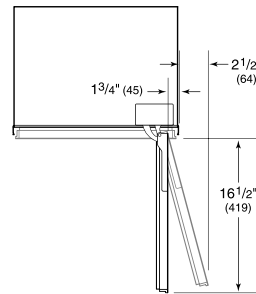

HANDLE ACCESSORIES

PRO

TUBULAR

PRODUCT SPECIFICATIONS

Model	ICBIW-18
Dimensions	457mmW x 2134mmH x 610mmD
Door Clearance	419mm
Weight	158 kg
Electrical Supply	220-240 VAC; 50/60 Hz
Electrical Service	≤ 2 A
Wine Storage Capacity	59 Bottles
Receptacle	3-prong grounding-type

ELECTRICAL

NOTE: Dimensions in parenthesis are in millimeters unless otherwise specified

INTERIOR VIEW

This illustration is intended for interior reference only and may not represent the exterior of the model being specified.

DIMENSIONS

STANDARD INSTALLATION

NOTE: 3 1/2" (89) finished returns will be visible and should be finished to match cabinetry.