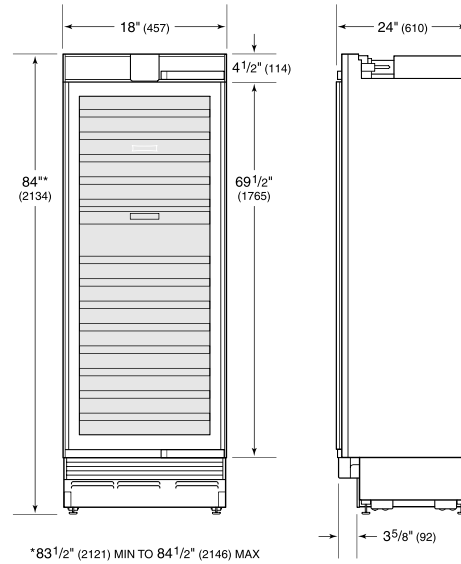

HANDLE ACCESSORIES

PRO

TUBULAR

PRODUCT SPECIFICATIONS

Model	ICBIW-18
Dimensions	457mmW x 2134mmH x 610mmD
Door Clearance	419mm
Weight	158 kg
Electrical Supply	220-240 VAC; 50/60 Hz
Electrical Service	≤ 2 A
Wine Storage Capacity	59 Bottles
Receptacle	3-prong grounding-type

ELECTRICAL

NOTE: Dimensions in parenthesis are in millimeters unless otherwise specified

INTERIOR VIEW

This illustration is intended for interior reference only and may not represent the exterior of the model being specified.

DIMENSIONS

STANDARD INSTALLATION

NOTE: 3 1/2" (89) finished returns will be visible and should be finished to match cabinetry.