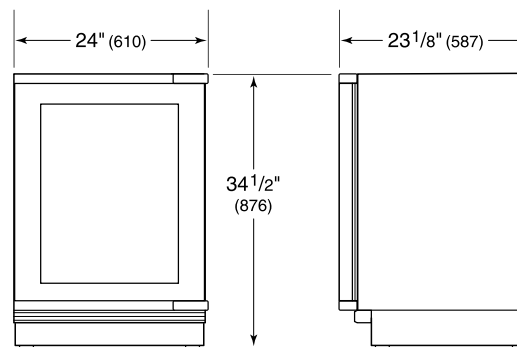

HANDLE ACCESSORIES

PRO

TUBULAR

PRODUCT SPECIFICATIONS

Model	ICBDEU2450W
Dimensions	610mmW x 876mmH x 587mmD
Weight	88 kg
Electrical Supply	220-240 VAC, 50/60 Hz
Electrical Service	≤ 2 A
Wine Storage Capacity	42 Bottles
Receptacle	grounding-type

NOTE: Dimensions in parenthesis are in millimeters unless otherwise specified

INTERIOR VIEW

This illustration is intended for interior reference only and may not represent the exterior of the model being specified.

DIMENSIONS

HEIGHT DIMENSIONS ± 1/2" (13)