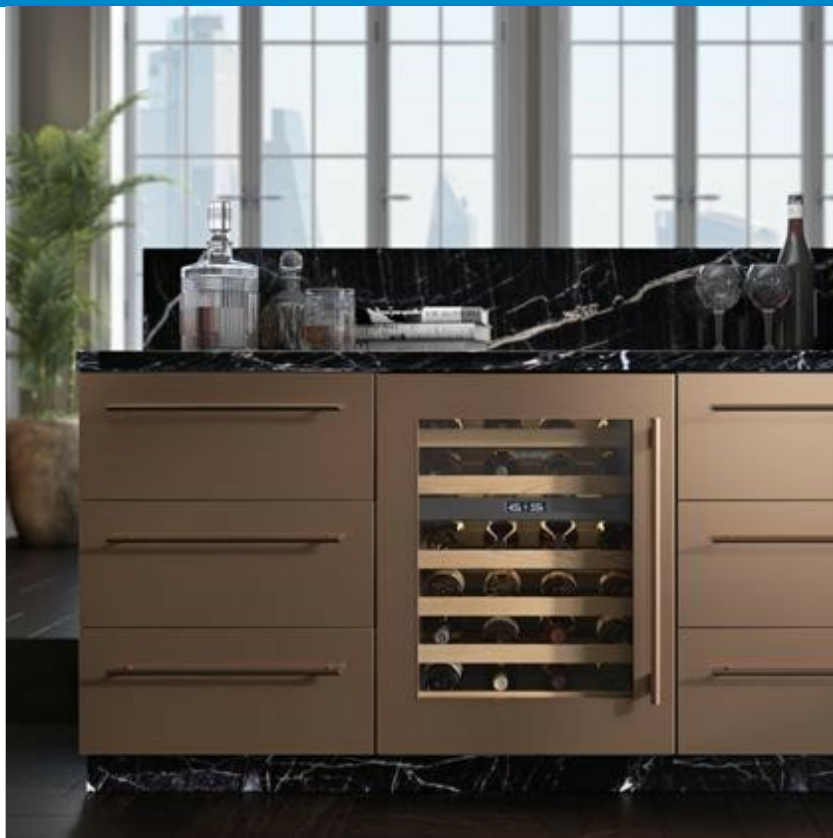

Seamlessly integrating anywhere, undercounter wine storage adds comfort to your master suite, creates a corner for libations in the study—the options are endless

Intuitive, touch control panel provides ergonomic, convenient access to settings

Store reds and whites in separate temperature zones that keep wines at proper serving temperatures, within one degree of setpoint

Full-extension wine racks provide easy access to standard-size bottles, half bottles, and magnums without agitating others

Dual evaporators maintain constant, moderate humidity so corks do not dry out

UV-resistant glass door shields wine from harmful light

Soft-on LED lighting fully illuminates the interior when the door is open and can be adjusted to four unique stand-by accent lighting settings

Inventory tile system aids collection organization

ACCESSORIES

Dual Install Kit - Handle-to-Drawer

Dual Install Kit - Handle-to-Handle

Wine Inventory Tiles

Stainless Steel Pro Handles

Stainless Steel Tubular Handles

Stainless Steel Glass Door Panels

Undercounter Solid Overlay Door

Stainless Steel Dual Kickplates

Accessories are available through an authorized dealer.
For local dealer information, visit subzero-wolf.com/locator.

HANDLE ACCESSORIES

PRO

TUBULAR