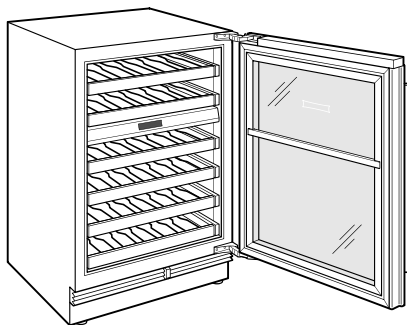

HANDLE ACCESSORIES

PRO

TUBULAR

PRODUCT SPECIFICATIONS

Model	ICBDEU2450W
Dimensions	610mmW x 876mmH x 587mmD
Weight	88 kg
Electrical Supply	220-240 VAC, 50/60 Hz
Electrical Service	≤ 2 A
Wine Storage Capacity	42 Bottles
Receptacle	grounding-type

NOTE: Dimensions in parenthesis are in millimeters unless otherwise specified

INTERIOR VIEW

This illustration is intended for interior reference only and may not represent the exterior of the model being specified.