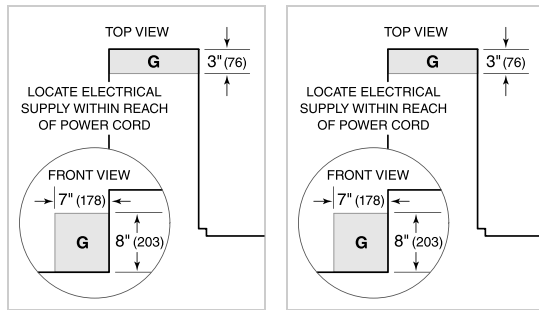

PRODUCT SPECIFICATIONS

Model	ICBBM13
Dimensions	330mmW x 273mmH x 762mmD
Weight	23 kg
Electrical Supply	220-240 VAC; 50/60 Hz
Electrical Service	10 amp dedicated circuit
Gas Supply	19 mm minimum
Gas Inlet	13 mm

ELECTRICAL

GAS

NOTE: Dimensions in parenthesis are in millimeters unless otherwise specified

DIMENSIONS