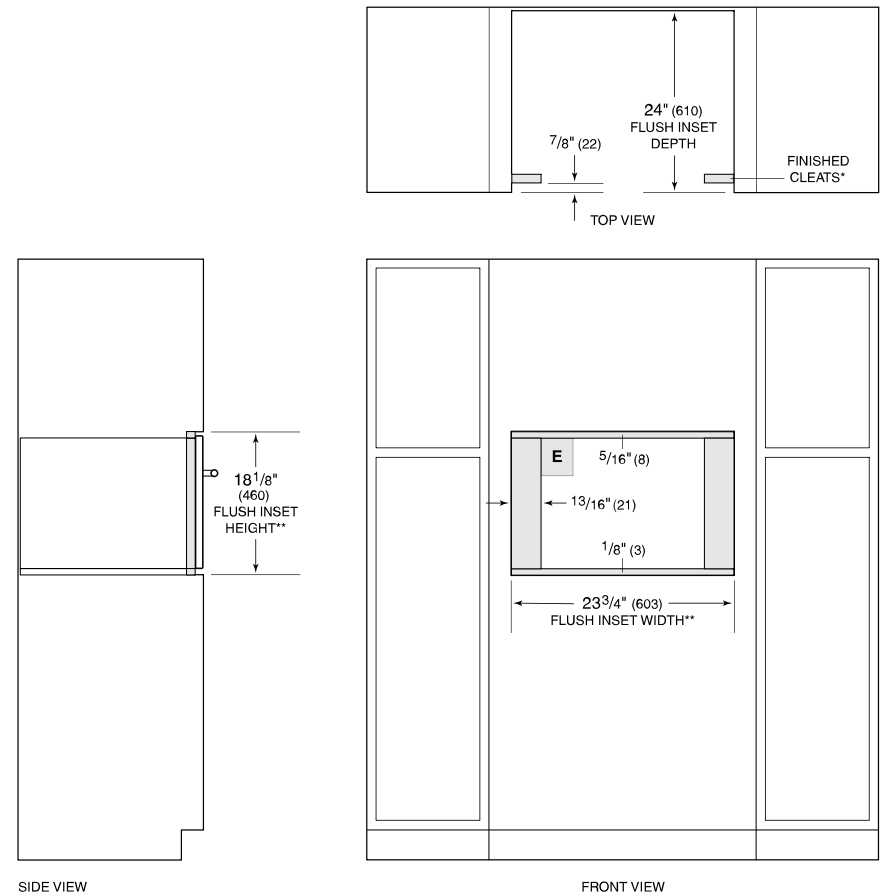

Provides more cooking power than a traditional microwave with the help of convection and grill

Fits a 33x23cm pan in the 46 L capacity, stainless-steel interior

Frees up counter space with efficient drop-down door design

Micro Bake and Micro Roast modes reduce or completely eliminate preheat times

Coordinates with other Wolf built-in ovens and appliances with various handle and trim options

PRODUCT SPECIFICATIONS

Model	ICBSPO24TE/S/TH
Dimensions	597mmW x 454mmH x 546mmD
Capacity	46 L
Door Clearance	360mm
Weight	36 kg
Power Cord Length	1.8 Meters
Receptacle	grounding-type (earthed), IEC inlet

NOTE: Dimensions in parenthesis are in millimeters unless otherwise specified

DIMENSIONS

FLUSH INSTALLATION

SIDE VIEW

FRONT VIEW

*Will be visible and should be finished to match cabinetry.
 **Dimension provides minimum reveals.