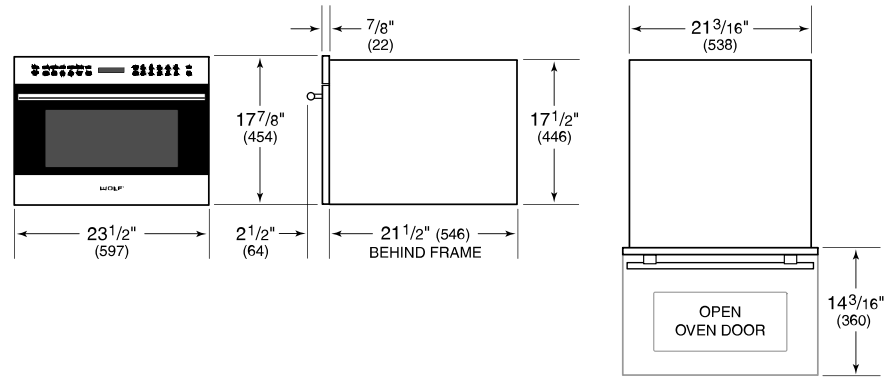

Provides more cooking power than a traditional microwave with the help of convection and grill

Fits a 33x23cm pan in the 46 L capacity, stainless-steel interior

Frees up counter space with efficient drop-down door design

Micro Bake and Micro Roast modes reduce or completely eliminate preheat times

Coordinates with other Wolf built-in ovens and appliances with various handle and trim options

PRODUCT SPECIFICATIONS

Model	ICBSPO24TE/S/TH
Dimensions	597mmW x 454mmH x 546mmD
Capacity	46 L
Door Clearance	360mm
Weight	36 kg
Power Cord Length	1.8 Meters
Receptacle	grounding-type (earthed), IEC inlet

NOTE: Dimensions in parenthesis are in millimeters unless otherwise specified

DIMENSIONS

FLUSH INSTALLATION

SIDE VIEW

FRONT VIEW

*Will be visible and should be finished to match cabinetry.
 **Dimension provides minimum reveals.